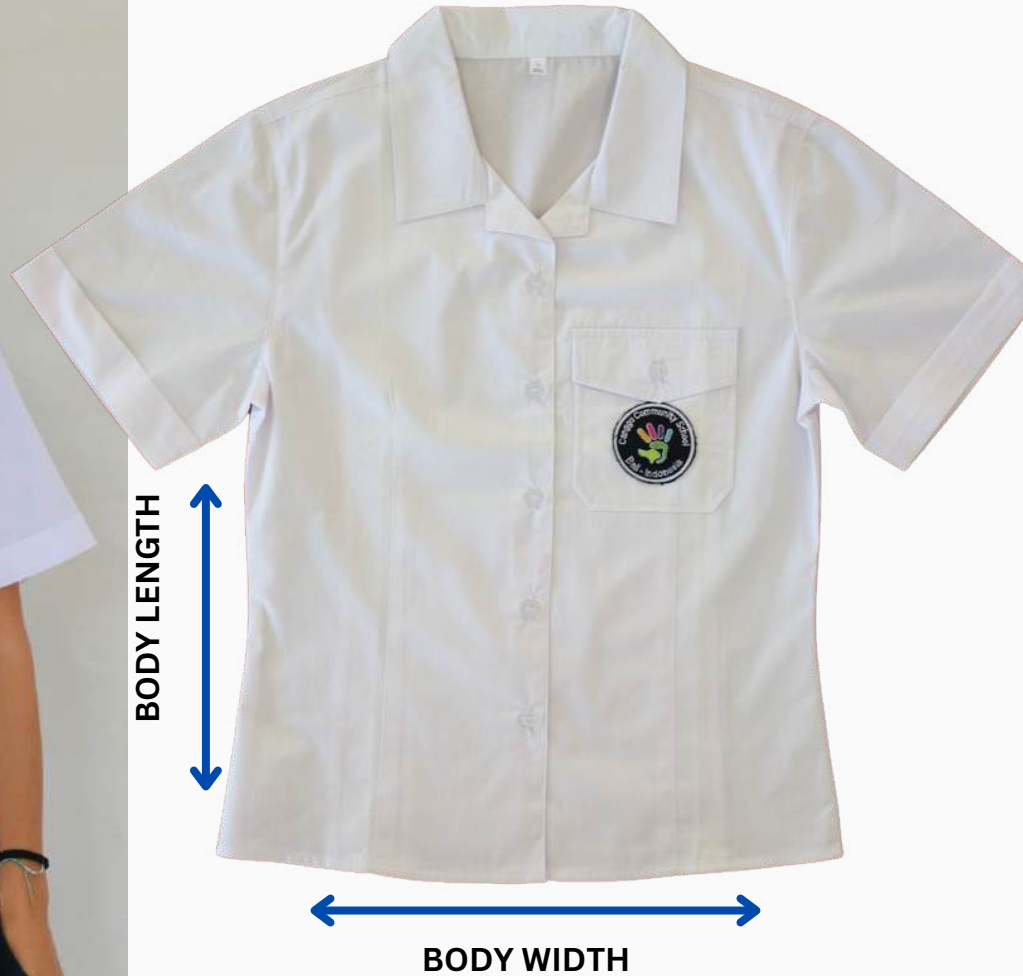

SECONDARY GIRLS SHIRT

Item Description	Body Width x Body Length
Girls Secondary Shirt 8	40 x 54cm
Girls Secondary Shirt 10	42 x 56cm
Girls Secondary Shirt 12	44 x 58cm
Girls Secondary Shirt 14	46 x 60cm
Girls Secondary Shirt 16	48 x 62cm
Girls Secondary Shirt 18	50 x 64cm
Girls Secondary Shirt 20	52 x 66cm
Girls Secondary Shirt 22	54 x 68cm